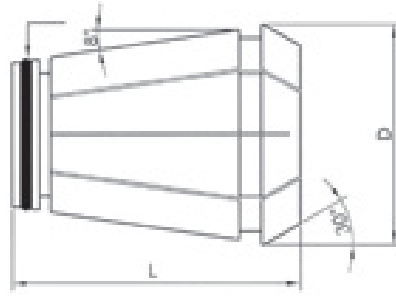

ERC20 SIZDIRMAZ PENSLELER

TOPAC

Sip. No.	Sıkma Çapı Ømm
ERC20030T	3
ERC20040T	4
ERC20050T	5
ERC20060T	6
ERC20070T	7
ERC20080T	8
ERC20090T	9
ERC20100T	10
ERC20110T	11
ERC20120T	12
ERC20130T	13