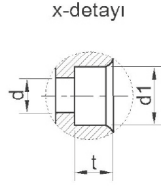

Sip. No.	VW/AUDI 39D863	FORD WDX 13-65	W	L	w1	L1	L2	d1	d	t	Civata
D80.16_50080	62	WDX136501050100-X	80				30	15	9	9	M8x25
100	63	WDX136501050125-X	100				50				
125	64	WDX136501050160-X	50	125	25	25	75	20	13.5	13	
160	65	WDX136501050200-X		160			110				
200	66	WDX136501050250-X		200			150				
D80.16_80080	72	WDX136501080100-X	80				30				
100	73	WDX136501080125-X	100				50				
125	74	WDX136501080160-X		125		25	75				
160	75	WDX136501080200-X	80	160	40		110	20	13.5	13	
200		WDX136501080250-X		200			150				M12x25
250	76	WDX136501080315-X		250			170				
315		WDX136501100100-X		315		40	235				
D80.16_100100	83	WDX136501100125-X		100			50				
125	84	WDX136501100160-X		125			75				
160	85	WDX136501100200-X		160		25	110	20	13.5	13	
200		WDX136501100250-X	100	200	50		150				
250	86	WDX136501100315-X		250			170				
315		WDX136501100315-X		315		40	235