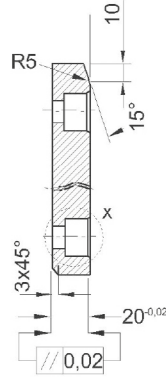

Sip. No.	VW/AUDI 39D863	FORD WDX 13-65	W	L	w1	L1	L2	d1	d	t	Civata
D80.16_50080	62	WDX136501050100-X	80				30	15	9	9	M8x25
100	63	WDX136501050125-X	100				50				
125	64	WDX136501050160-X	50	125	25	25	75	20	13.5	13	
160	65	WDX136501050200-X		160			110				
200	66	WDX136501050250-X		200			150				
D80.16_80080	72	WDX136501080100-X	80				30				
100	73	WDX136501080125-X	100				50				
125	74	WDX136501080160-X		125		25	75				
160	75	WDX136501080200-X	80	160	40		110	20	13.5	13	
200		WDX136501080250-X		200			150				M12x25
250	76	WDX136501080315-X		250			170				
315		WDX136501100100-X		315		40	235				
D80.16_100100	83	WDX136501100125-X		100			50				
125	84	WDX136501100160-X		125			75				
160	85	WDX136501100200-X		160		25	110	20	13.5	13	
200		WDX136501100250-X	100	200	50		150				
250	86	WDX136501100315-X		250			170				
315		WDX136501100315-X		315		40	235