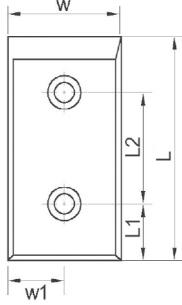

Sip. No.	VW/AUDI 39D863	FORD WDX 13-65	W	L	w1	L1	L2	d1	d	t	Civata
D80.16_50080	62	WDX136501050100-X	80				30	15	9	9	M8x25
100	63	WDX136501050125-X	100				50				
125	64	WDX136501050160-X	50	125	25	25	75	20	13.5	13	
160	65	WDX136501050200-X		160			110				
200	66	WDX136501050250-X		200			150				
D80.16_80080	72	WDX136501080100-X	80				30				
100	73	WDX136501080125-X	100				50				
125	74	WDX136501080160-X		125		25	75				
160	75	WDX136501080200-X	80	160	40		110	20	13.5	13	
200		WDX136501080250-X		200			150				M12x25
250	76	WDX136501080315-X		250			170				
315		WDX136501100100-X		315		40	235				
D80.16_100100	83	WDX136501100125-X		100			50				
125	84	WDX136501100160-X		125			75				
160	85	WDX136501100200-X		160		25	110	20	13.5	13	
200		WDX136501100250-X	100	200	50		150				
250	86	WDX136501100315-X		250			170				
315		WDX136501100315-X		315		40	235