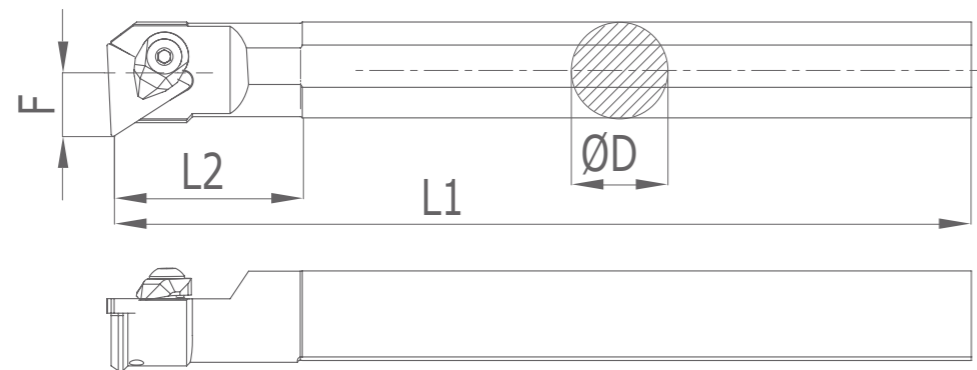

ISO	R	L	D	D <sub>min</sub>	F	L1	L2	λF	YP	Insert	Shim	Screw	Clamp	Screw	Allen Key
1058700	•	○	20	25	13	200	40	-8	-	TPKN 1603			C160105	M5X23	A3
1058800	•	○	25	32	17	250	50	-8	-		TP..16	M4X10			

INSERT

SHIM

SCREW

CLAMP

SCREW

ALLEN KEY